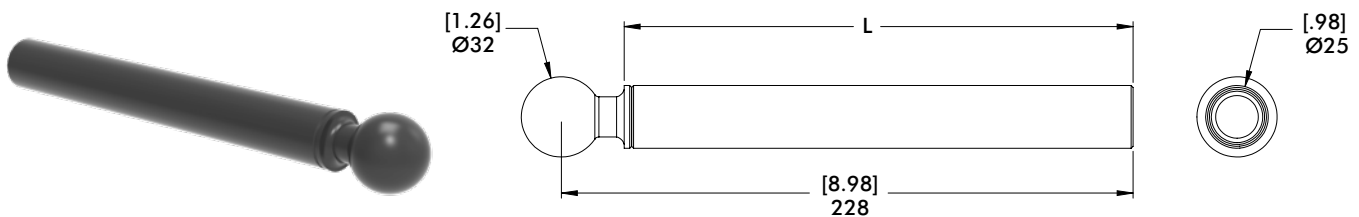

TBS SERIES

Accelerate® Tooling Collection | Dimensions

TBS Ball Extension

Material: Steel

Model Number	L	Weight
TBS-32B-25M-200-A	[7.87] 200	[0.75 lb] 339g
TBS-32B-25M-300-A	[11.81] 300	[1.43 lb] 648g