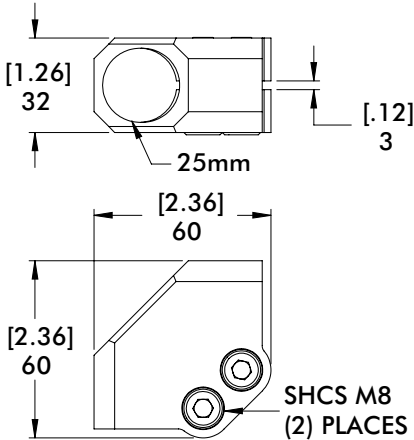

SEC, CLD SERIES

Accelerate® Tooling Collection | Dimensions

SEC Wrist Clamp

Material: Aluminum

Model Number	Weight
SEC-25M-25M-A	[0.10 lb] 47g