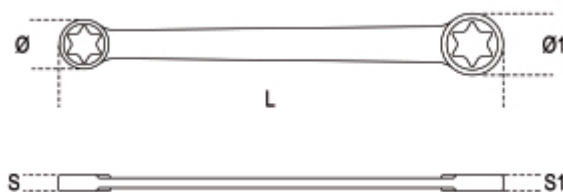

95FTX
Clé double droite pour écrous TORX®

| art. | art. | Ø | L mm | Ø mm | Ø1 mm | S mm | S1 mm | g |
|-----------|-------------|---------|---------|---------|----------|---------|----------|-----|
| 000950306 | 95FTX 6X8 | E6xE8 | 115 | 9,0 | 11,0 | 5,0 | 6,0 | 14 |
| 000950310 | 95FTX 10X12 | E10xE12 | 143 | 13,0 | 15,0 | 7,0 | 8,0 | 28 |
| 000950314 | 95FTX 14X18 | E14xE18 | 177 | 17,0 | 21,0 | 9,0 | 12,0 | 57 |
| 000950320 | 95FTX 20X24 | E20xE24 | 224 | 24,0 | 28,0 | 12,0 | 14,0 | 148 |