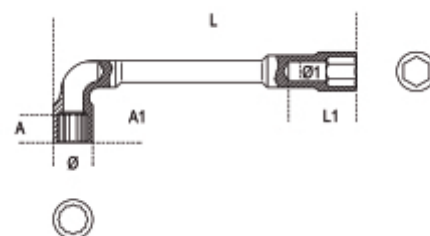

Clé à pipe débouchée chromée

art.	mm	Ø mm	L mm	Ø1 mm	A mm	A1 mm	L1 mm	g	
009370006	937 6X6	6x6	11,5	110	5,0	8,0	15,0	15,0	55
009370007	937 7X7	7x7	12,5	116	6,0	9,0	18,0	15,0	60
009370008	937 8X8	8x8	13,0	120	6,0	11,0	20,0	21,0	65
009370009	937 9X9	9x9	14,0	125	7,0	11,0	20,0	21,0	75
009370010	937 10X10	10x10	16,5	133	8,0	13,0	22,0	25,0	105
009370011	937 11X11	11x11	17,5	143	8,5	14,0	23,0	25,0	125
009370012	937 12X12	12x12	19,0	148	8,5	14,0	25,0	25,0	165
009370013	937 13X13	13x13	19,5	154	9,5	16,0	28,0	34,0	175
009370014	937 14X14	14x14	21,5	167	10,0	17,0	28,0	34,0	220
009370015	937 15X15	15x15	22,5	182	10,0	17,0	29,0	40,0	235
009370016	937 16X16	16x16	24,5	193	11,0	20,0	33,0	40,0	335
009370017	937 17X17	17x17	26,0	198	12,0	20,0	34,0	44,0	340
009370018	937 18X18	18x18	26,5	215	13,0	20,0	34,0	44,0	370
009370019	937 19X19	19x19	29,0	220	14,0	22,0	35,0	48,0	435
009370020	937 20X20	20x20	30,5	222	14,0	22,0	37,0	48,0	485
009370021	937 21X21	21x21	30,5	236	16,0	25,0	39,0	48,0	575
009370022	937 22X22	22x22	32,5	250	16,0	25,0	41,0	52,0	610
009370023	937 23X23	23x23	33,5	256	17,0	26,0	44,0	52,0	705
009370024	937 24X24	24x24	35,0	272	19,0	27,0	46,0	55,0	805
009370025	937 25X25	25x25	36,5	282	19,0	27,0	47,0	55,0	895
009370026	937 26X26	26x26	37,5	296	20,0	28,0	47,0	61,0	950
009370027	937 27X27	27x27	39,0	296	21,0	28,0	50,0	61,0	1220
009370028	937 28X28	28x28	39,0	314	22,0	28,0	51,0	61,0	1235
009370030	937 30X30	30x30	42,5	348	23,0	31,0	51,0	70,0	1520
009370032	937 32X32	32x32	45,5	364	24,0	32,0	51,0	70,0	1800